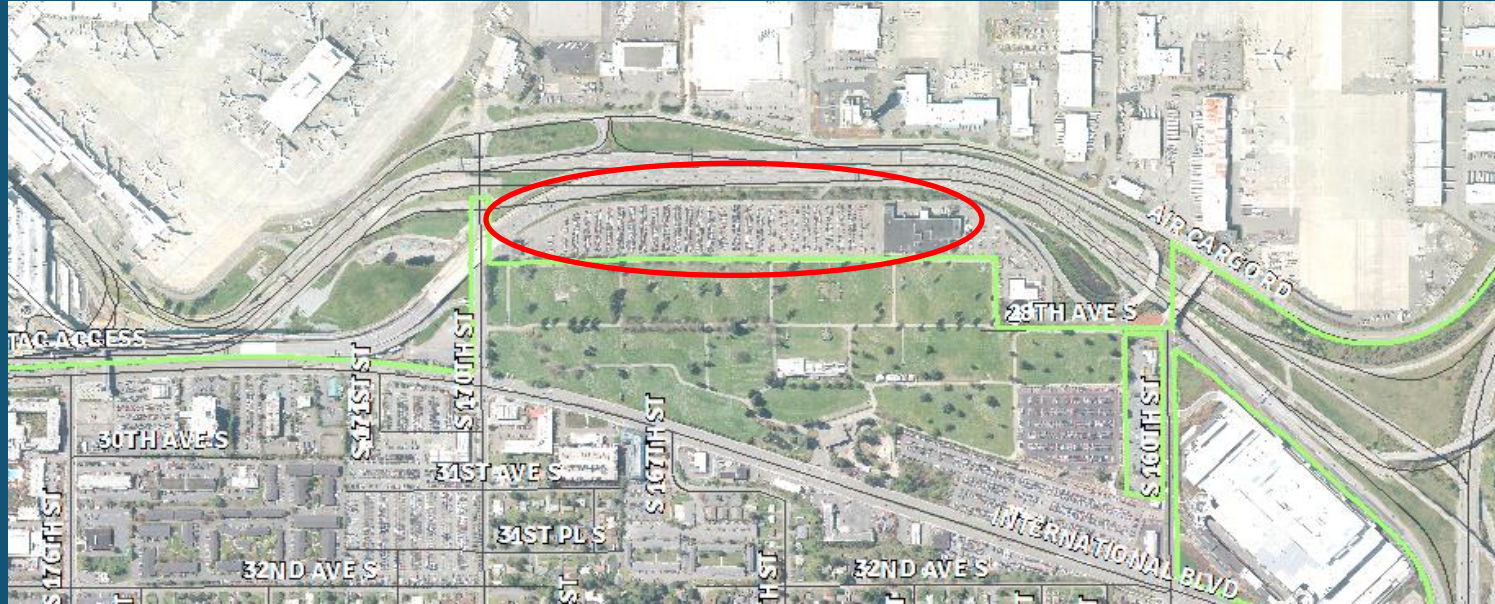

# Vicinity Map

Doug Fox Parking Lot is closest “off-airport” parking facility to Sea-Tac.

Key access routes to and from the Doug Fox Parking Lot