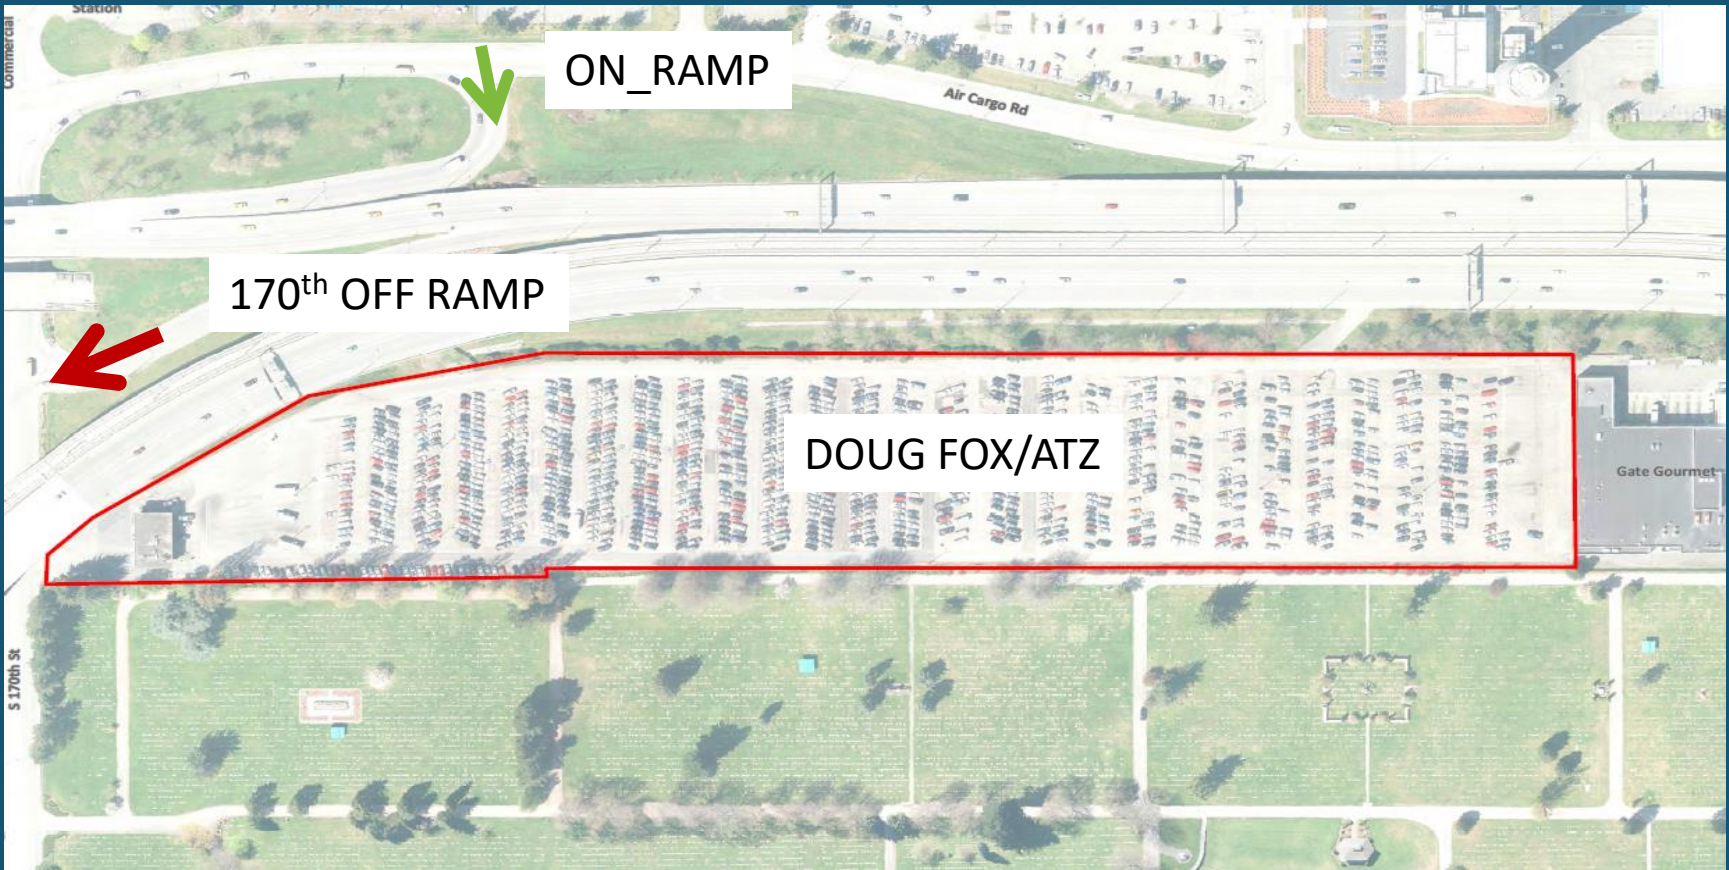

# Vicinity Map

Doug Fox Parking Lot is closest “off-airport” parking facility to Sea-Tac.

Key access routes to and from the Doug Fox Parking Lot